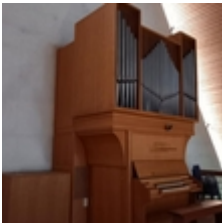

General data:

Year of construction:	1956
number of manuals:	2
manuals:	C-g'''
pedal:	C-f'
system:	mechanical
stop action mechanism:	mechanical
Register:	14
Principle-base:	4
height:	404 cm
width:	245 cm
depth:	280 cm