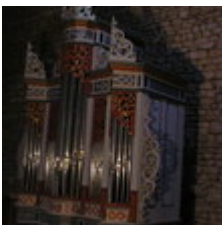

disposition:

Manual I:
Principal 8'
Oktave 4'
Quinte 2 2/3'

Manual II:
Gedackt 8'
Oktave 4'
Oktave 2'
Quinte 1 1/3'
Regal 8'

remarks:

Short octave based on Arp Schnittger's model.
The painting and action are from 2018. All leather and bow seals are from 2018.
Tin pipes from the Hermann Klein workshop in Woerth (Alsace).
Shelf pipes from Ott 1960.
The organ is like new.