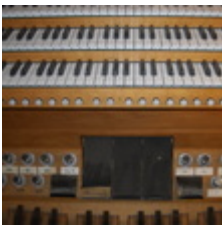

disposition:

Manual I:
Rohrflöte 8'
Prinzipal 4'
Nasat 2 2/3'
Hohlflöte 2'
Hochmixtur 1' 4 fach