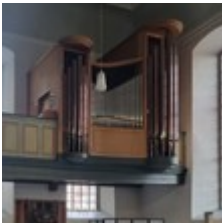

General data:

Year of construction:	1963
number of manuals:	2
manuals:	C-g'''
pedal:	C-f'
system:	mechanical
stop action mechanism:	mechanical
Register:	11
Principle-base:	4
height:	385 cm
width:	315 cm
depth:	268 cm