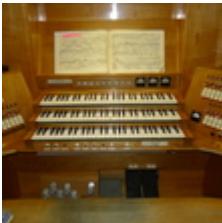

pipeorgan offer - Weigle 33/III+P

version: Fri, 31 Jan 2025 06:35:21 +0100. All rights reserved.

For a recent version of this document please refer to the following url:
<http://www.pipeorgans.eu/en/pipeorgans/Weigle-33-III-P>